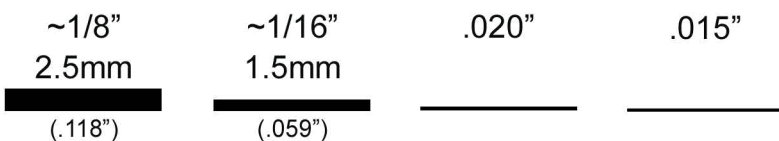

Thickness Chart